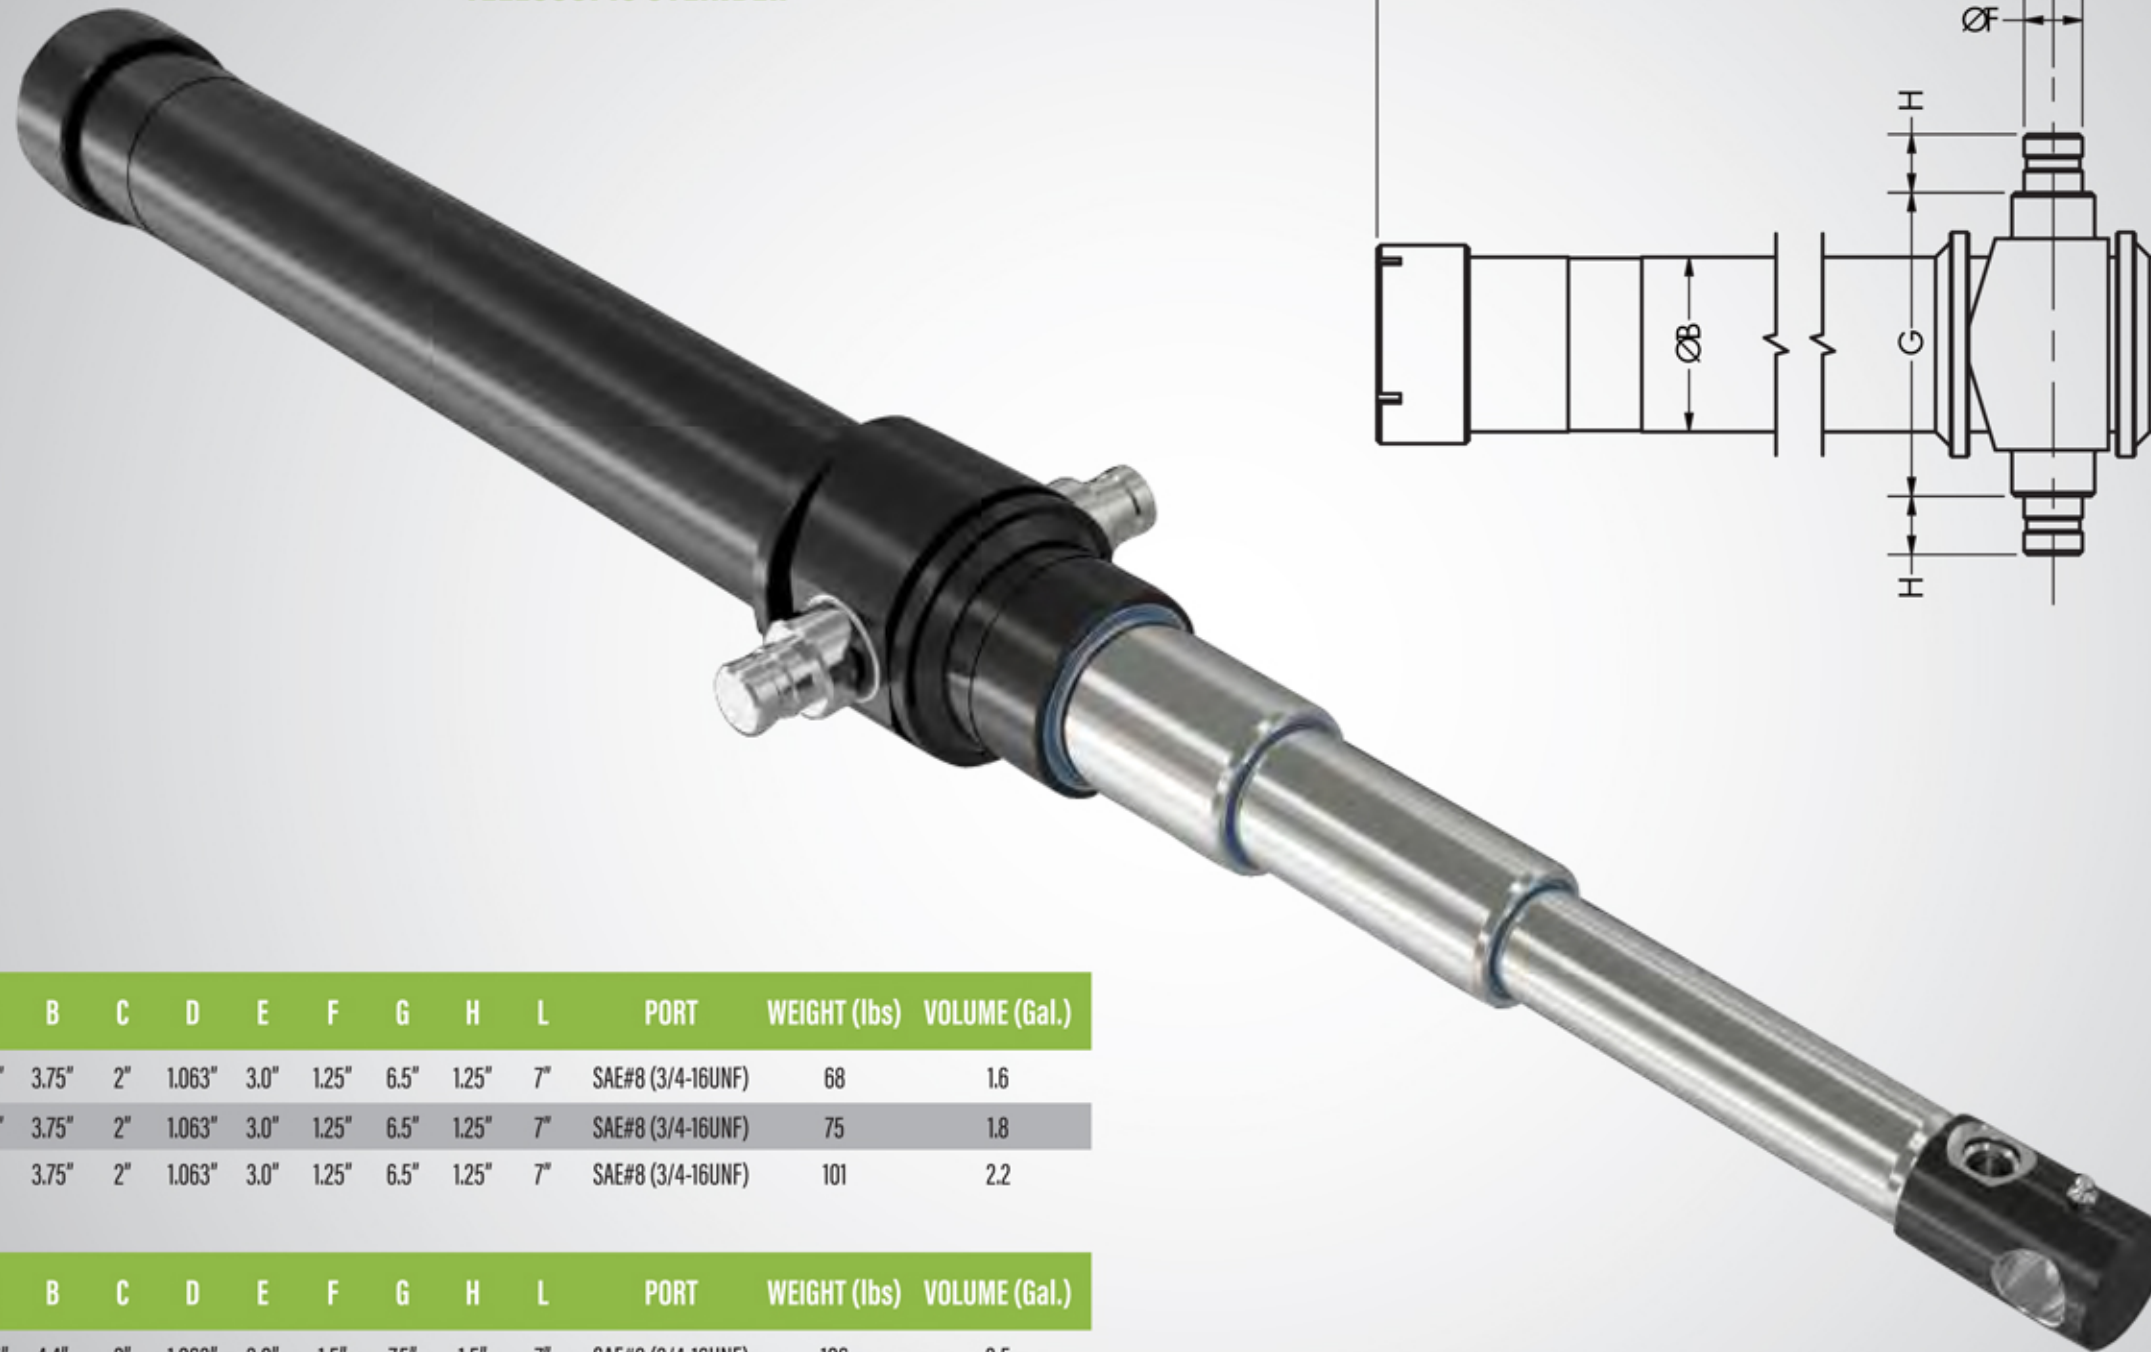

DT
TELESCOPIC CYLINDER

7 TONS INVERSE

PART NUMBER	STROKE	A	B	C	D	E	F	G	H	L	PORT	WEIGHT (lbs)	VOLUME (Gal.)
DT-07833	78"	35.5"	3.75"	2"	1.063"	3.0"	1.25"	6.5"	1.25"	7"	SAE#8 (3/4-16UNF)	68	1.6
DT-09033	90"	39.5"	3.75"	2"	1.063"	3.0"	1.25"	6.5"	1.25"	7"	SAE#8 (3/4-16UNF)	75	1.8
DT-10833	108"	45"	3.75"	2"	1.063"	3.0"	1.25"	6.5"	1.25"	7"	SAE#8 (3/4-16UNF)	101	2.2

12 TONS INVERSE

PART NUMBER	STROKE	A	B	C	D	E	F	G	H	L	PORT	WEIGHT (lbs)	VOLUME (Gal.)
DT-07843	78"	34.75"	4.4"	2"	1.063"	3.0"	1.5"	7.5"	1.5"	7"	SAE#8 (3/4-16UNF)	106	2.5
DT-09043	90"	38.75"	4.4"	2"	1.063"	3.0"	1.5"	7.5"	1.5"	7"	SAE#8 (3/4-16UNF)	107	2.8
DT-10843	108"	44.75"	4.4"	2"	1.063"	3.0"	1.5"	7.5"	1.5"	7"	SAE#8 (3/4-16UNF)	132	3.4
DT-12043	120"	48.75"	4.4"	2"	1.063"	3.0"	1.5"	7.5"	1.5"	7"	SAE#8 (3/4-16UNF)	143	3.8
DT-14443	144"	56.78"	4.4"	2"	1.063"	2.25"	1.5"	7.5"	1.5"	7"	SAE#8 (3/4-16UNF)	166	4.6